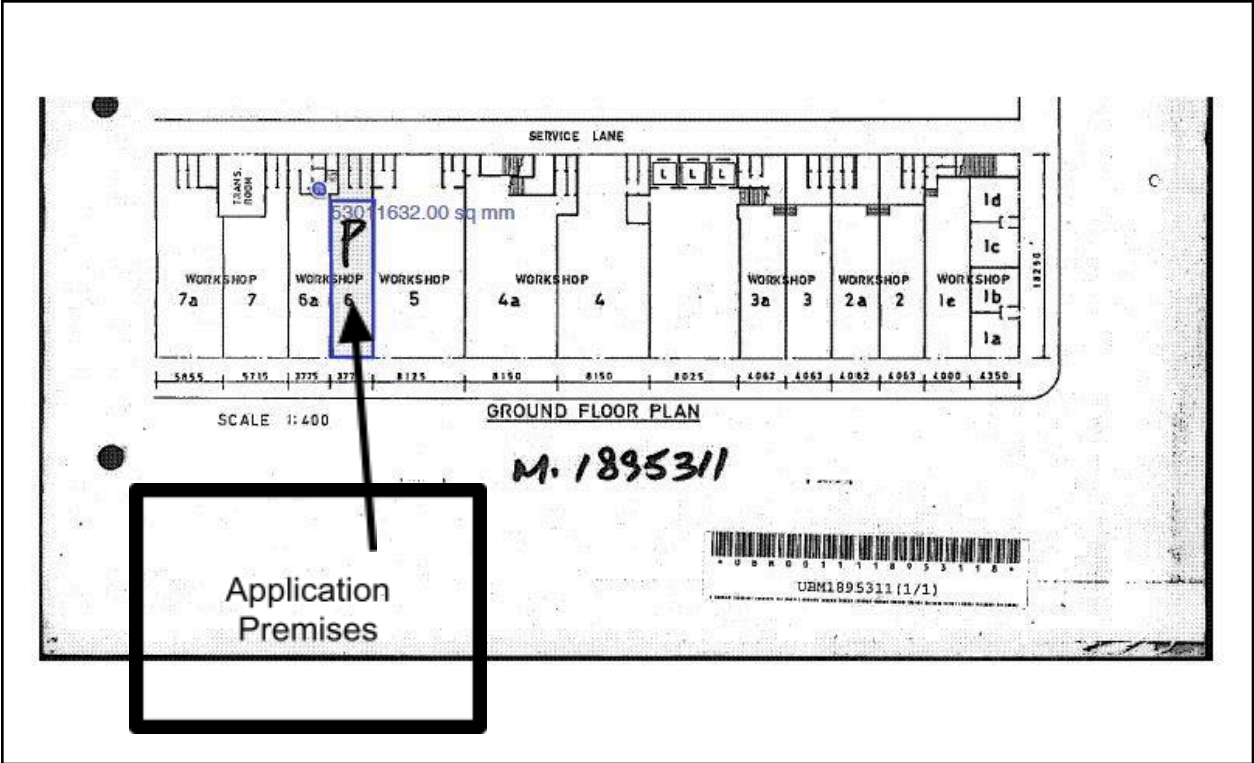

Factory Unit No.6 (Part) on Ground Floor, Cheung Fat Industrial Building, Nos. 64-76 Larch Street, Kowloon (KIL nos. 6306, 7644, 7645, 7646, 7647, 7648, 7649)

Measurement of Internal Floor Area (IFA)(approx.):  
Area : 53.05 sq.m.

## LAYOUT PLAN

Factory Unit No.6 (Part) on Ground Floor, Cheung Fat Industrial Building, Nos. 64-76 Larch Street, Kowloon (KIL nos. 6306, 7644, 7645, 7646, 7647, 7648, 7649)

**FLOOR PLAN**