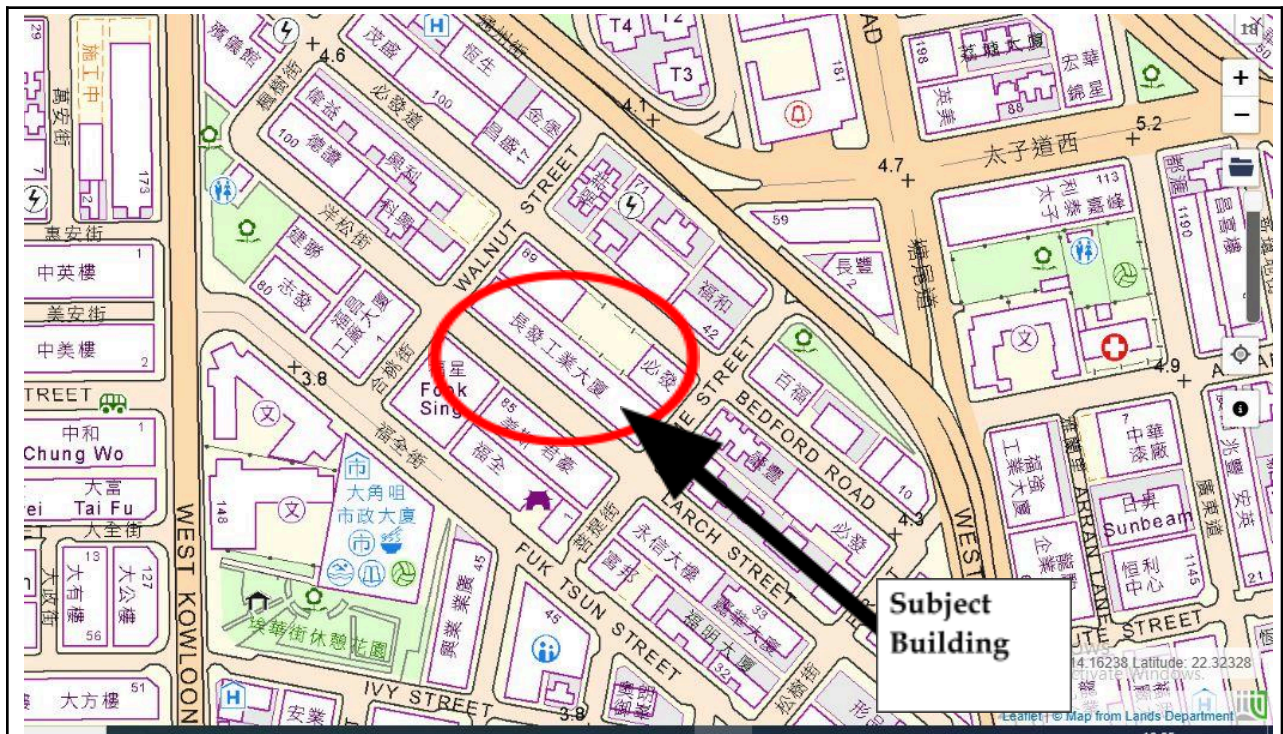

BLOCK PLAN

**BLOCK PLAN OF FACTORY UNIT NO.6 (PART) ON
GROUND FLOOR, CHEUNG FAT INDUSTRIAL BUILDING,
NOS. 64-76 LARCH STREET, KOWLOON (KIL NOS. 6306,
7644, 7645, 7646, 7647, 7648, 7649)**