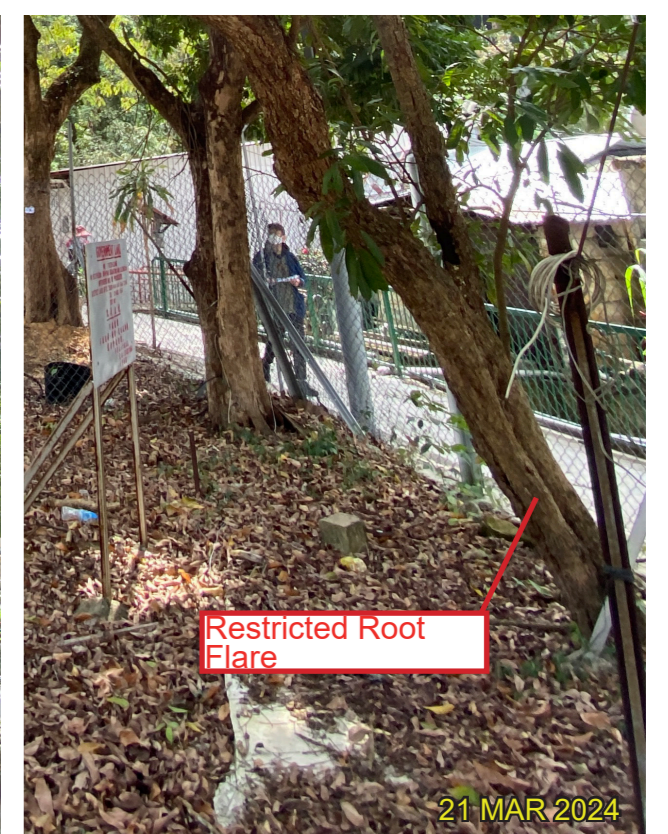

Trunk Base

LEGEND

DRAWING TITLE
TREE SURVEY PHOTO RECORD

DATE
MAY 2024

FIGURE NO. SCALE AND ORIENTATION

DRAWN
TL

JOB TITLE
Application for Permission Under Section 16 of the Town Planning Ordinance (Cap. 131) for Proposed Comprehensive Development including Flats, Retail and Community Facilities and Minor Relaxation of Plot Ratio and Building Height Restriction in "Comprehensive Development Area" Zone at Various Lots in S.D.4 and Adjoining Government Land, Kau Wa Keng, Kwai Chung

CHECKED
RH

APPROVED
CY

ARUP