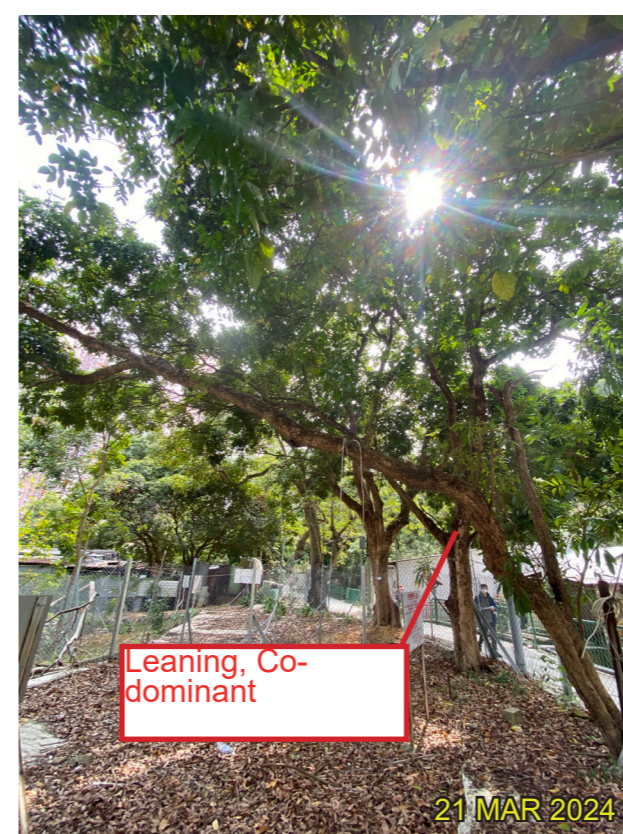

Trunk Base

LEGEND

DRAWING TITLE
TREE SURVEY PHOTO RECORD

DATE
MAY 2024

FIGURE NO. SCALE AND ORIENTATION

DRAWN
TL

JOB TITLE
Application for Permission Under Section 16 of the Town Planning Ordinance (Cap. 131) for Proposed Comprehensive Development including Flats, Retail and Community Facilities and Minor Relaxation of Plot Ratio and Building Height Restriction in "Comprehensive Development Area" Zone at Various Lots in S.D.4 and Adjoining Government Land, Kau Wa Keng, Kwai Chung

CHECKED
RH

APPROVED
CY

ARUP