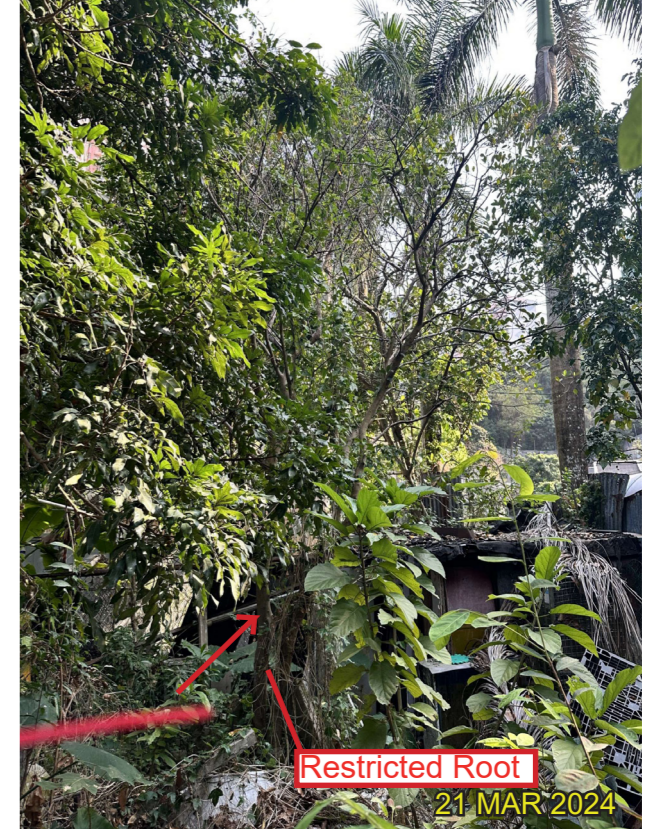

1A-10 - *Clausena lansium* 黃皮 (Fell)