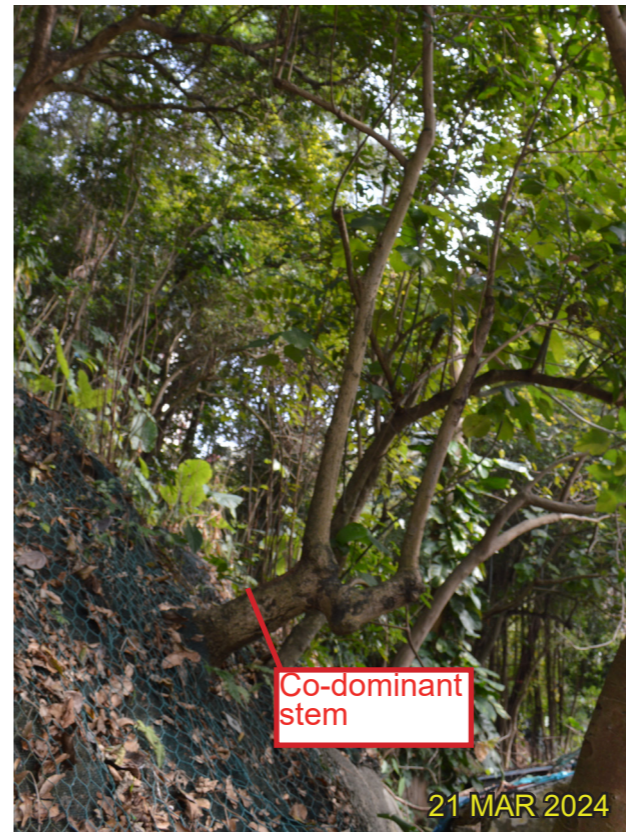

Trunk

LEGEND

DRAWING TITLE
TREE SURVEY PHOTO RECORD

DATE
MAY 2024

FIGURE NO. SCALE AND ORIENTATION

DRAWN
TL

JOB TITLE
Application for Permission Under Section 16 of the Town Planning Ordinance (Cap. 131) for Proposed Comprehensive Development including Flats, Retail and Community Facilities and Minor Relaxation of Plot Ratio and Building Height Restriction in "Comprehensive Development Area" Zone at Various Lots in S.D.4 and Adjoining Government Land, Kau Wa Keng, Kwai Chung

CHECKED
RH

APPROVED
CY

ARUP