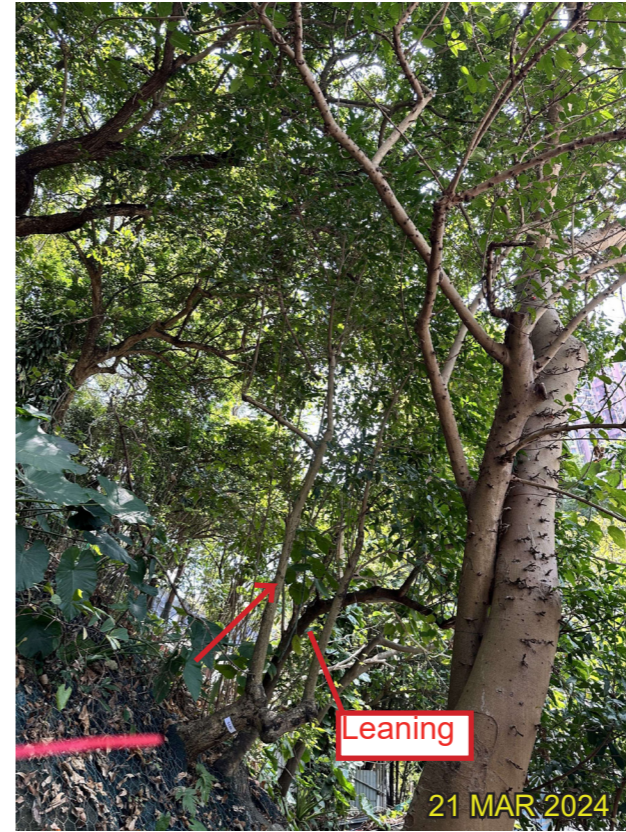

Whole View

LEGEND

DRAWING TITLE
TREE SURVEY PHOTO RECORD

DATE
MAY 2024

FIGURE NO. SCALE AND ORIENTATION

DRAWN
TL

JOB TITLE
Application for Permission Under Section 16 of the Town Planning Ordinance (Cap. 131) for Proposed Comprehensive Development including Flats, Retail and Community Facilities and Minor Relaxation of Plot Ratio and Building Height Restriction in "Comprehensive Development Area" Zone at Various Lots in S.D.4 and Adjoining Government Land, Kau Wa Keng, Kwai Chung

CHECKED
RH

APPROVED
CY

ARUP