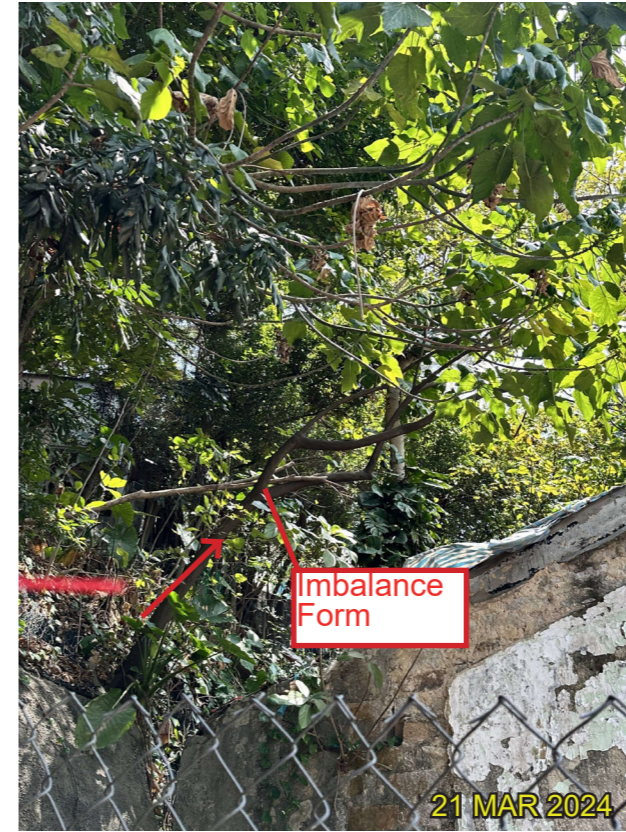

Trunk Base

On Slope, Restricted Root

T148 - *Mallotus paniculatus* 白楸
(Retain)

Whole View

Imbalance Form

Crown

Trunk

Leaning