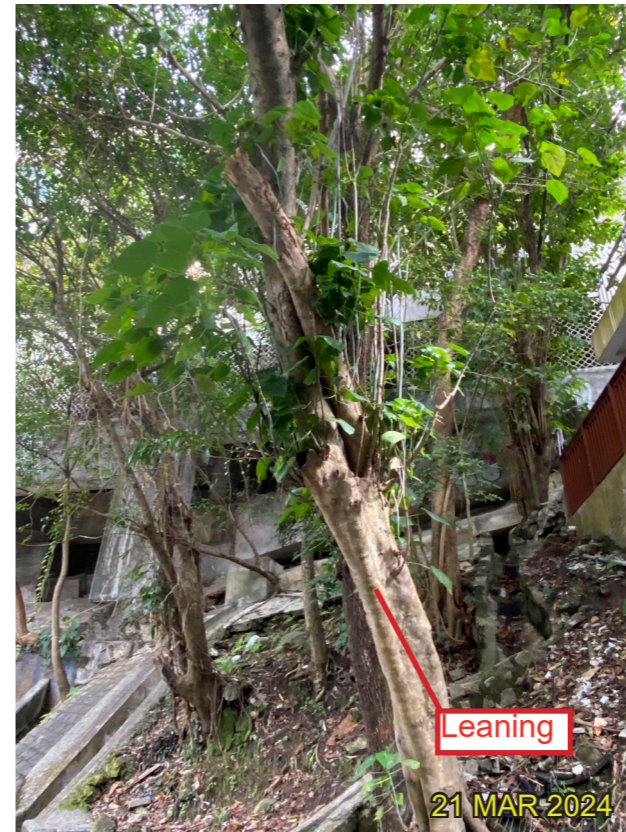

On Slope,
Restricted Root
Flare

T125 - *Sterculia lanceolata* 假蘋婆
(Fell)

Whole View

Crown

Trunk

Trunk Base

On Slope,
Restricted Root
Flare

LEGEND