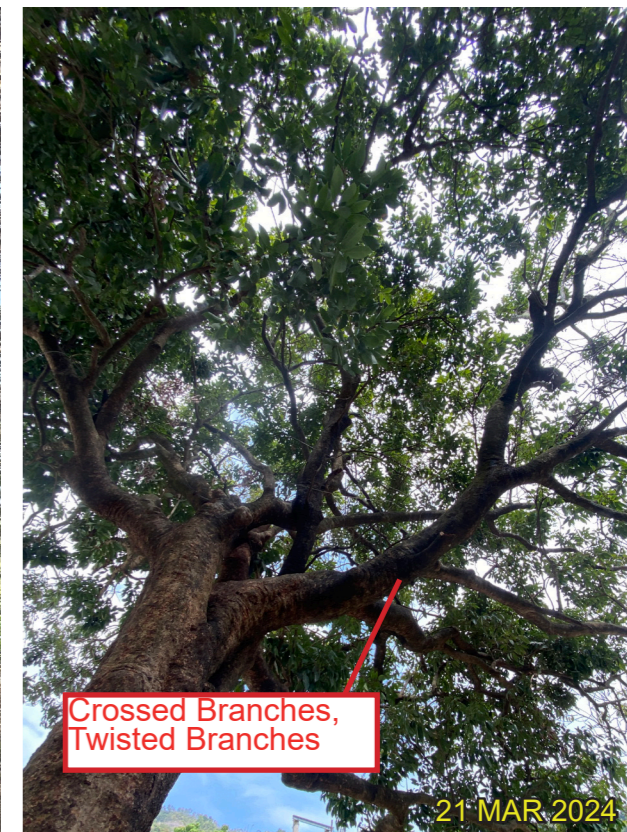

Crossed Branches,
Twisted Branches

Crown

21 MAR 2024