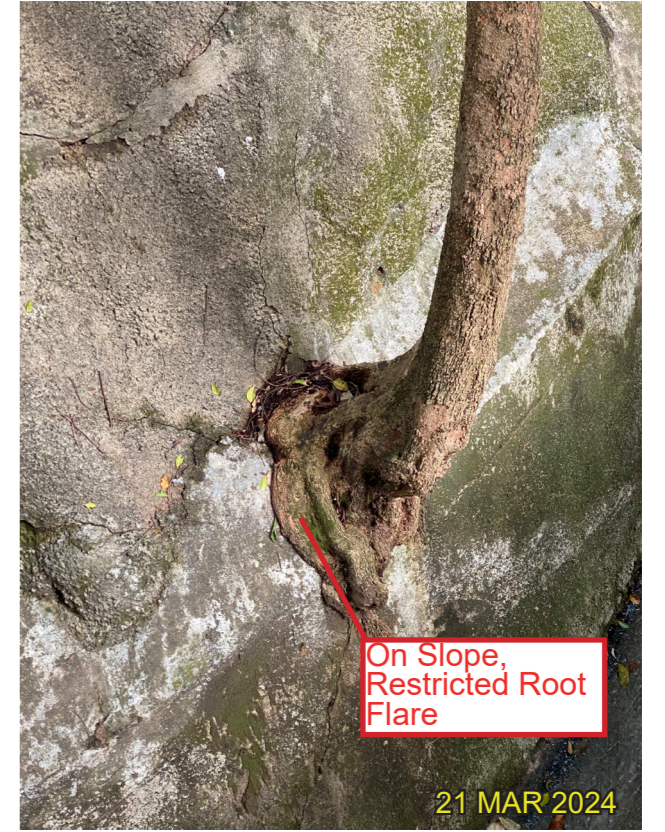

T129 - *Dimocarpus longan* 龍眼
(Fell)

Whole View

Crown

Trunk

Trunk Base

LEGEND

DRAWING TITLE
TREE SURVEY PHOTO RECORD

DATE
MAY 2024