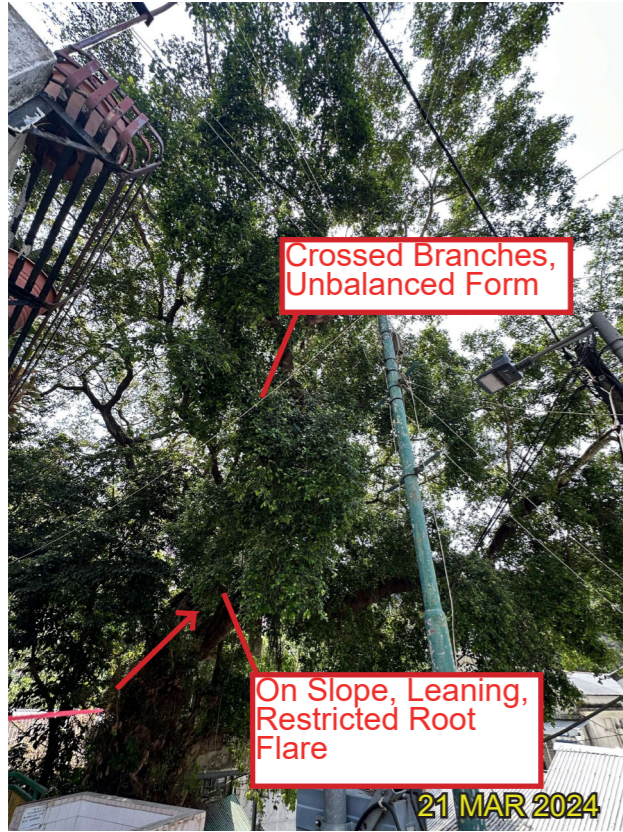

CHECKED
RH

APPROVED
CY

ARUP

T132 - *Ficus microcarpa* 細葉榕
(Fell)

Whole View

Crown

Trunk

Trunk Base