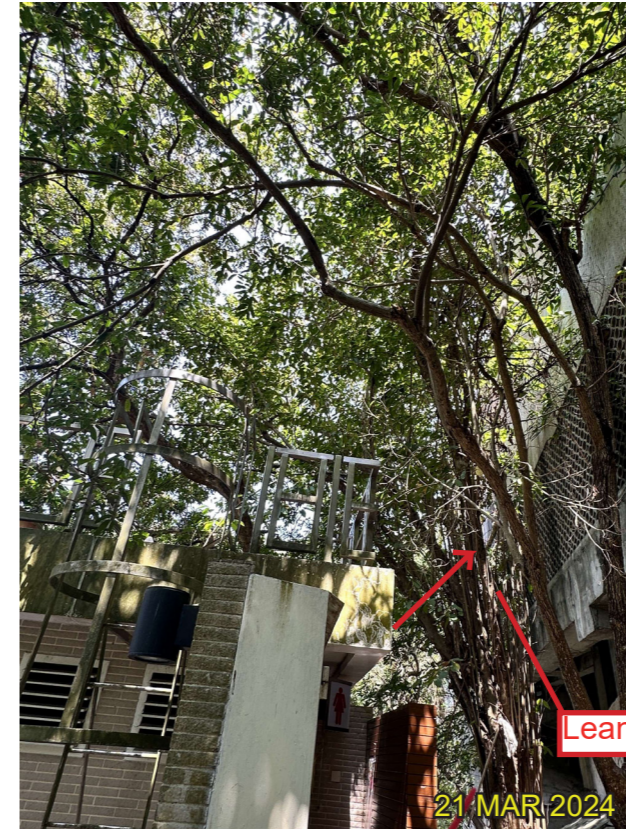

T122 - *Sterculia lanceolata* 假蘋婆
(Retain)

Twisted

On Slope

T123 - *Microcos nervosa* 布渣菜
(Retain)

Whole View

Leaning

Twisted

On Slope

LEGEND

DRAWING TITLE
TREE SURVEY PHOTO RECORD

DATE
MAY 2024

FIGURE NO. SCALE AND ORIENTATION

DRAWN
TL

JOB TITLE
Application for Permission Under Section 16 of the Town Planning Ordinance (Cap. 131) for Proposed Comprehensive Development including Flats, Retail and Community Facilities and Minor Relaxation of Plot Ratio and Building Height Restriction in "Comprehensive Development Area" Zone at Various Lots in S.D.4 and Adjoining Government Land, Kau Wa Keng, Kwai Chung

CHECKED
RH

APPROVED
CY

ARUP