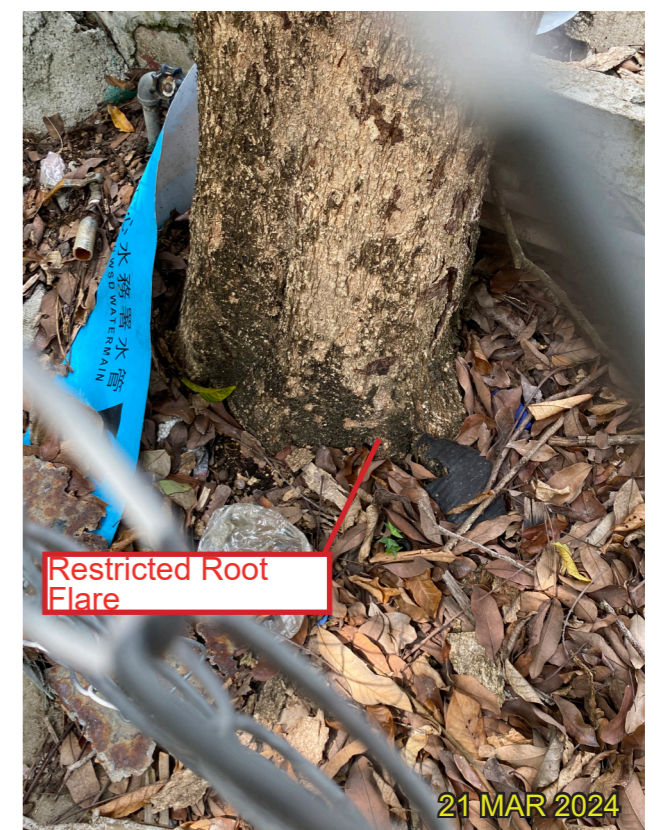

Trunk

Restricted Root
Flare

Trunk Base

1A-23 - *Dimocarpus longan* 龍眼
(Fell)

Whole View

Crown

Trunk

Restricted Root
Flare