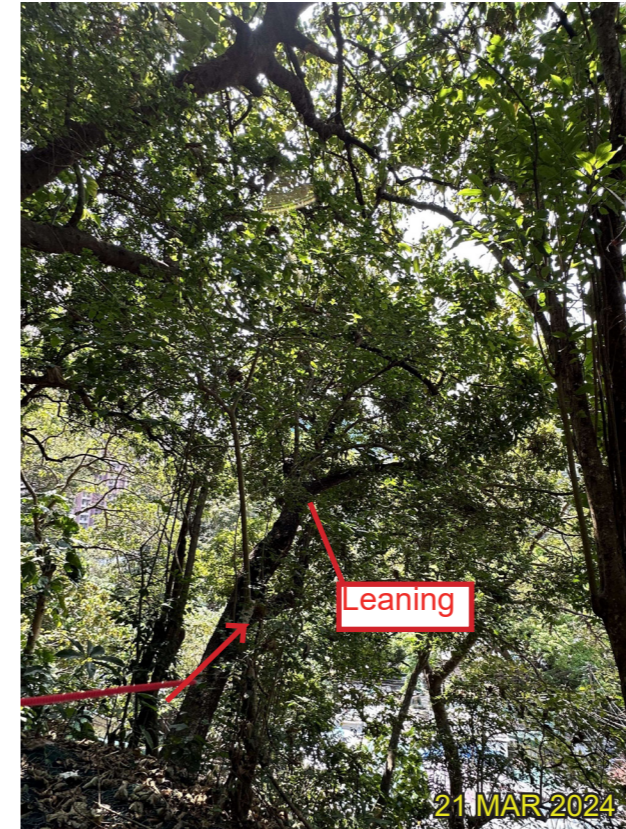

Whole View

LEGEND

DRAWING TITLE
TREE SURVEY PHOTO RECORD

DATE
MAY 2024

FIGURE NO. SCALE AND ORIENTATION

DRAWN
TL

JOB TITLE
Application for Permission Under Section 16 of the Town Planning Ordinance (Cap. 131) for Proposed Comprehensive Development including Flats, Retail and Community Facilities and Minor Relaxation of Plot Ratio and Building Height Restriction in "Comprehensive Development Area" Zone at Various Lots in S.D.4 and Adjoining Government Land, Kau Wa Keng, Kwai Chung

CHECKED
RH

APPROVED
CY

ARUP