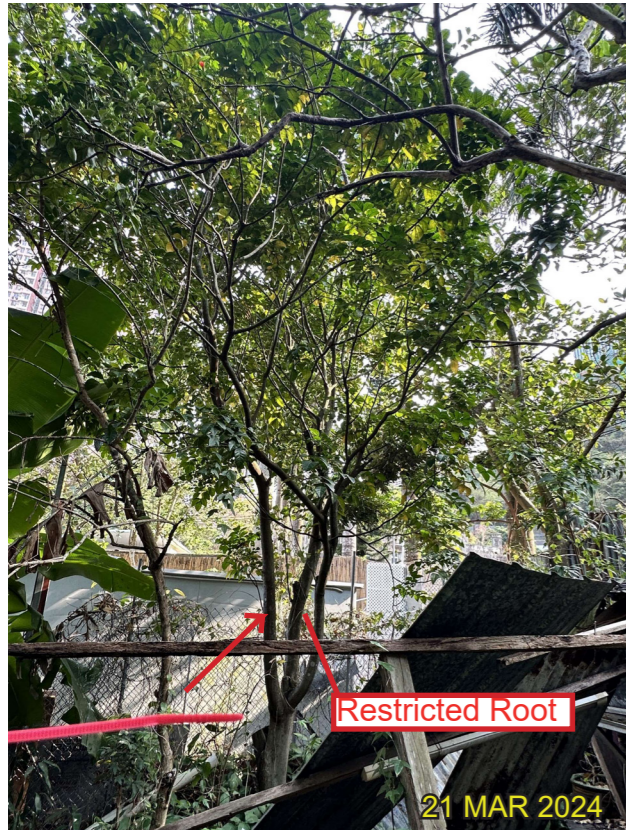

1A-11 - *Dimocarpus longan* 龍眼
(Fell)