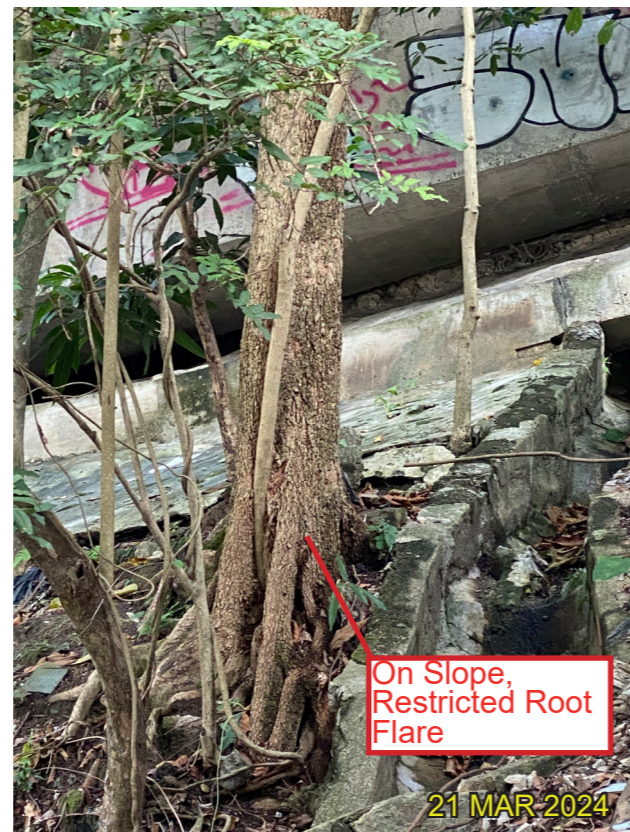

CHECKED
RH

APPROVED
CY

ARUP

T124 - *Dimocarpus longan* 龍眼
(Fell)

Whole View

Crown

Trunk

Trunk Base