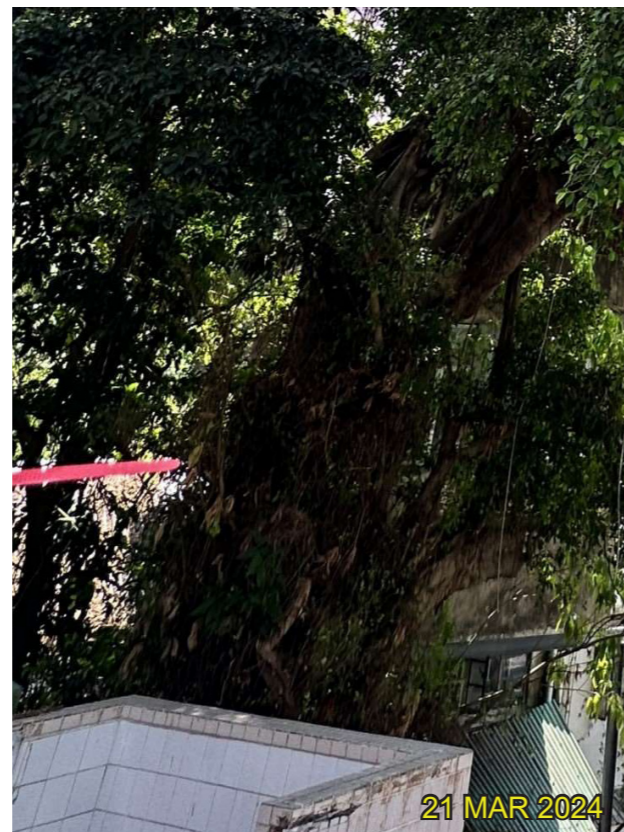

CHECKED
RH

APPROVED
CY

ARUP

T132 - *Ficus microcarpa* 細葉榕
(Fell)

Whole View

Crown

Trunk

Trunk Base