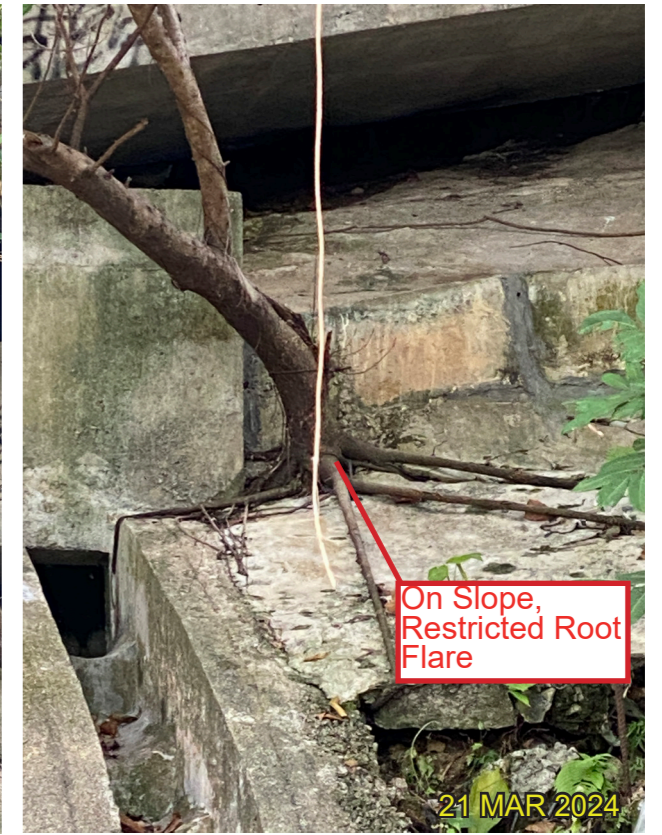

T121 - *Ficus subpisocarpa* 筆管榕
(Retain)

Whole View

Crown

Trunk

Trunk Base

LEGEND

DRAWING TITLE
TREE SURVEY PHOTO RECORD

DATE
MAY 2024