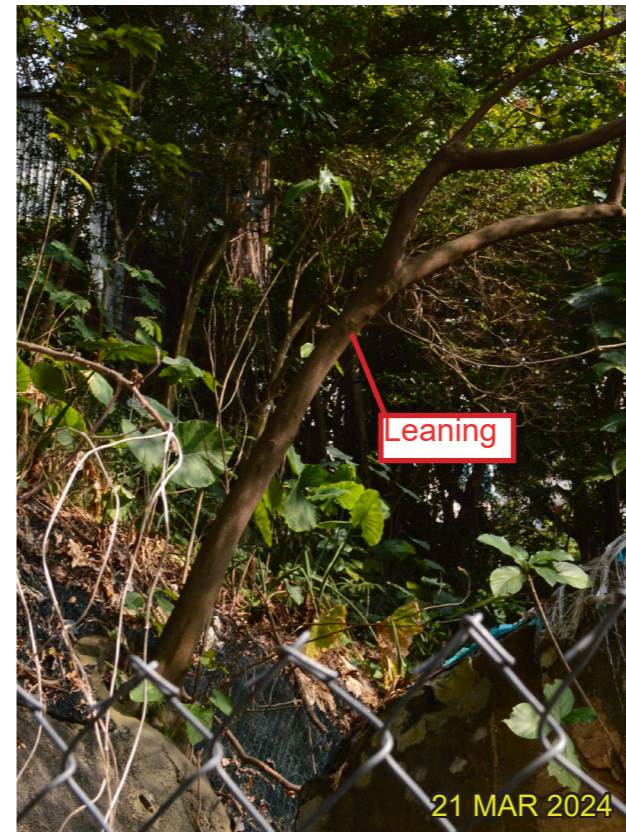

Trunk Base

On Slope, Restricted Root

T148 - *Mallotus paniculatus* 白楸
(Retain)

Whole View

Imbalance Form

Crown

Trunk

Leaning