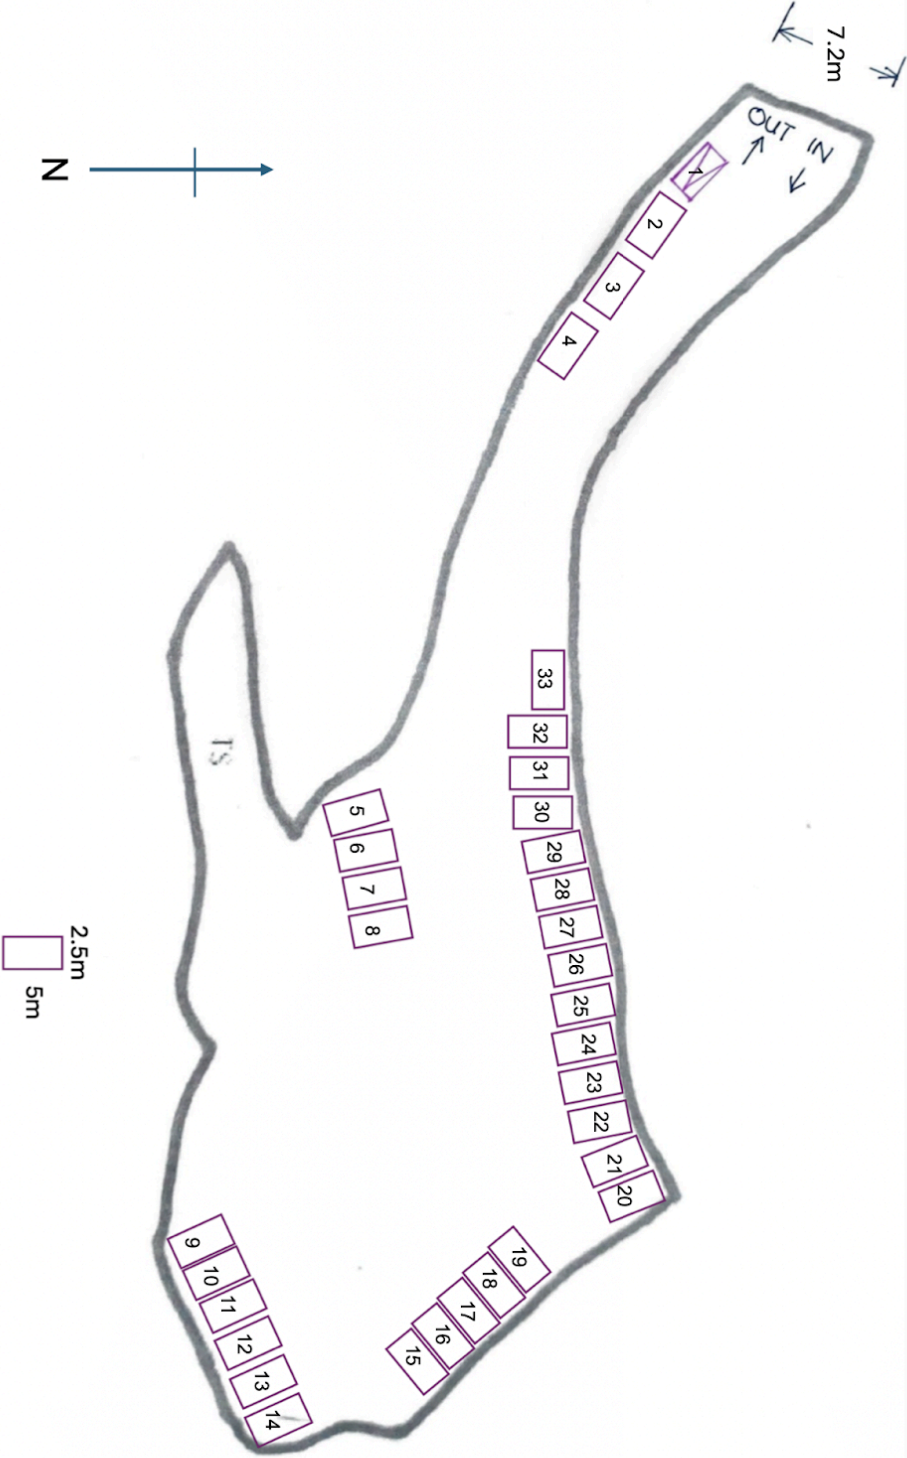

# Parking schematic proposed 33 car park spaces

# Parking lot to Lam Kam road