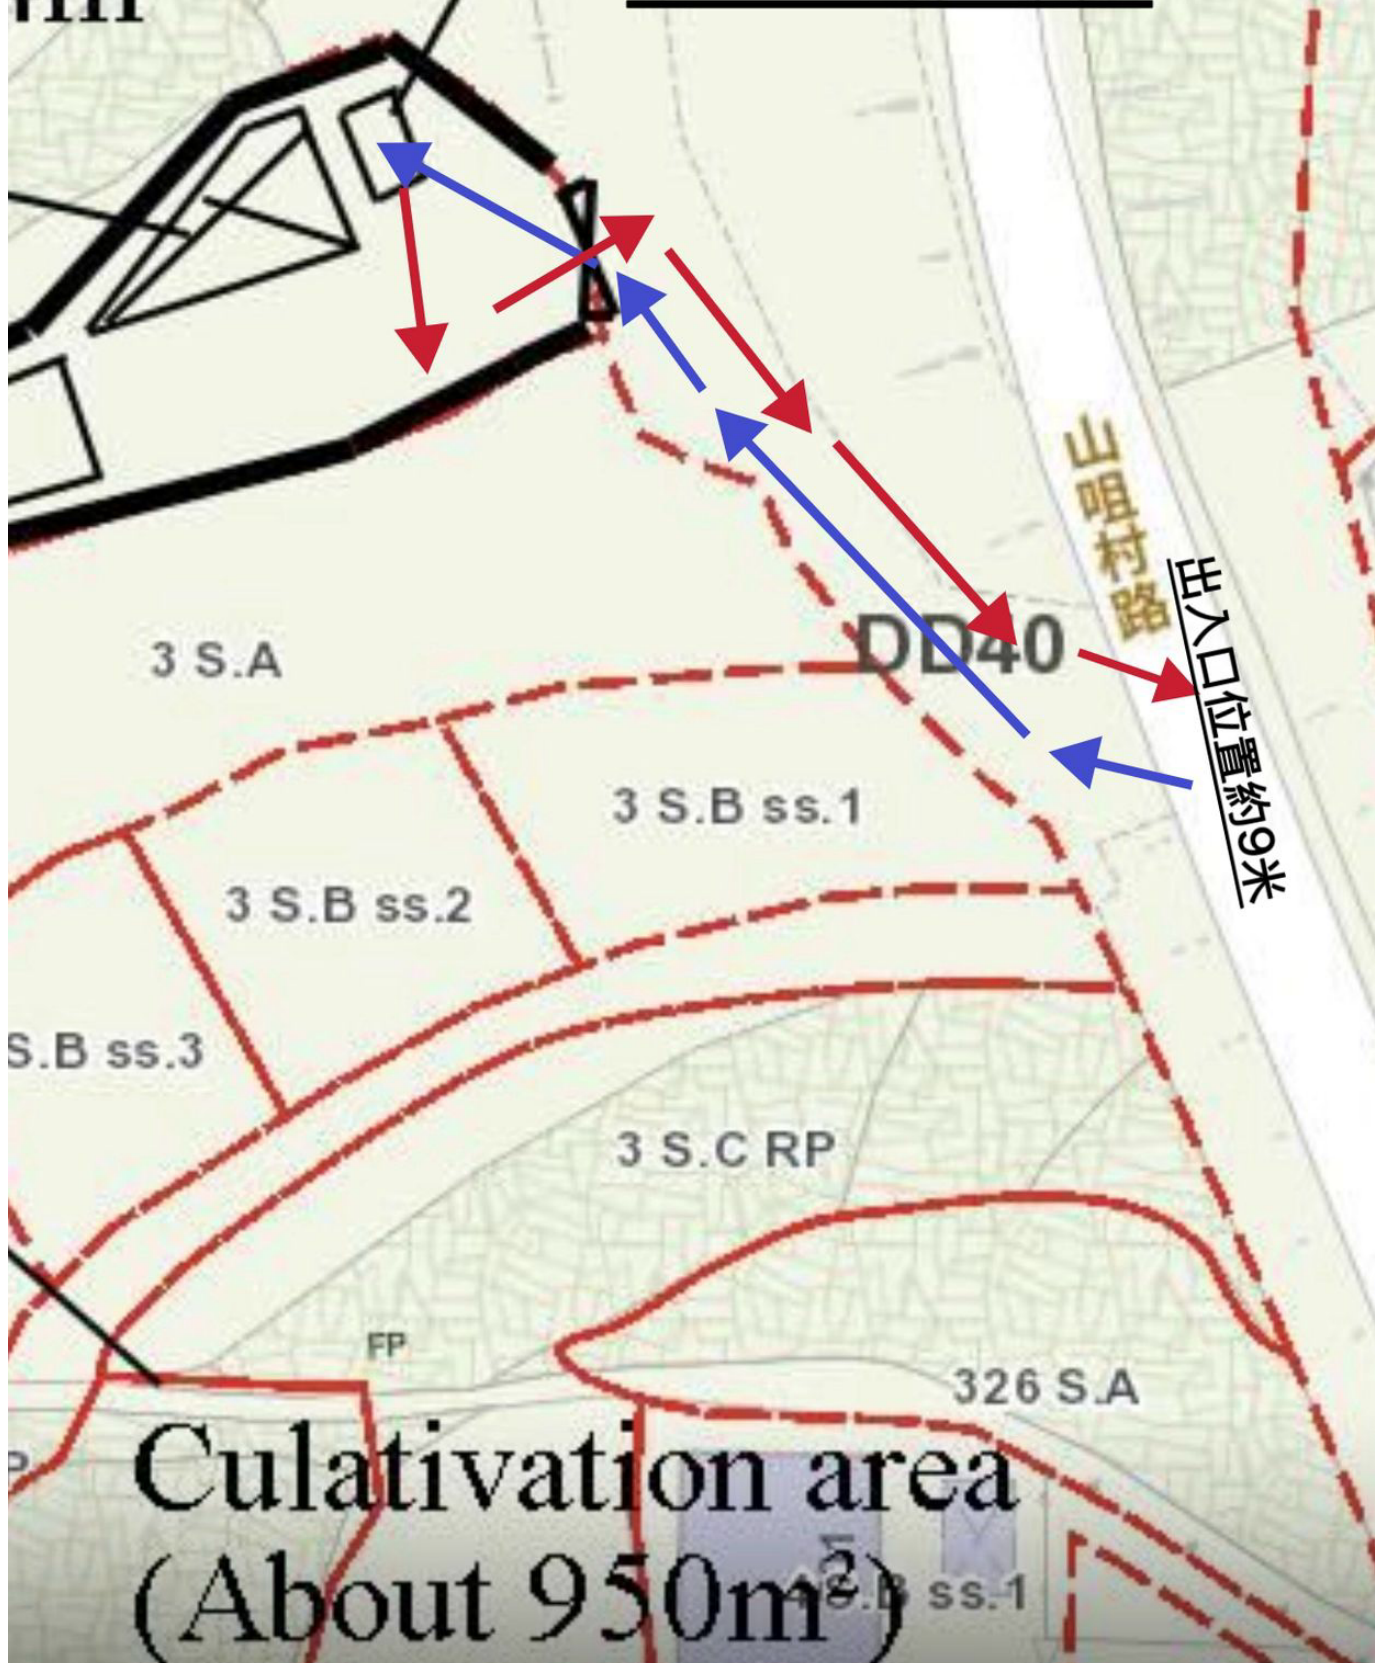

space of 7m x 3.5m
for light goods vehicle

m²
4m

車輛進出圖

Cultivation area
(About 950m²)

回覆