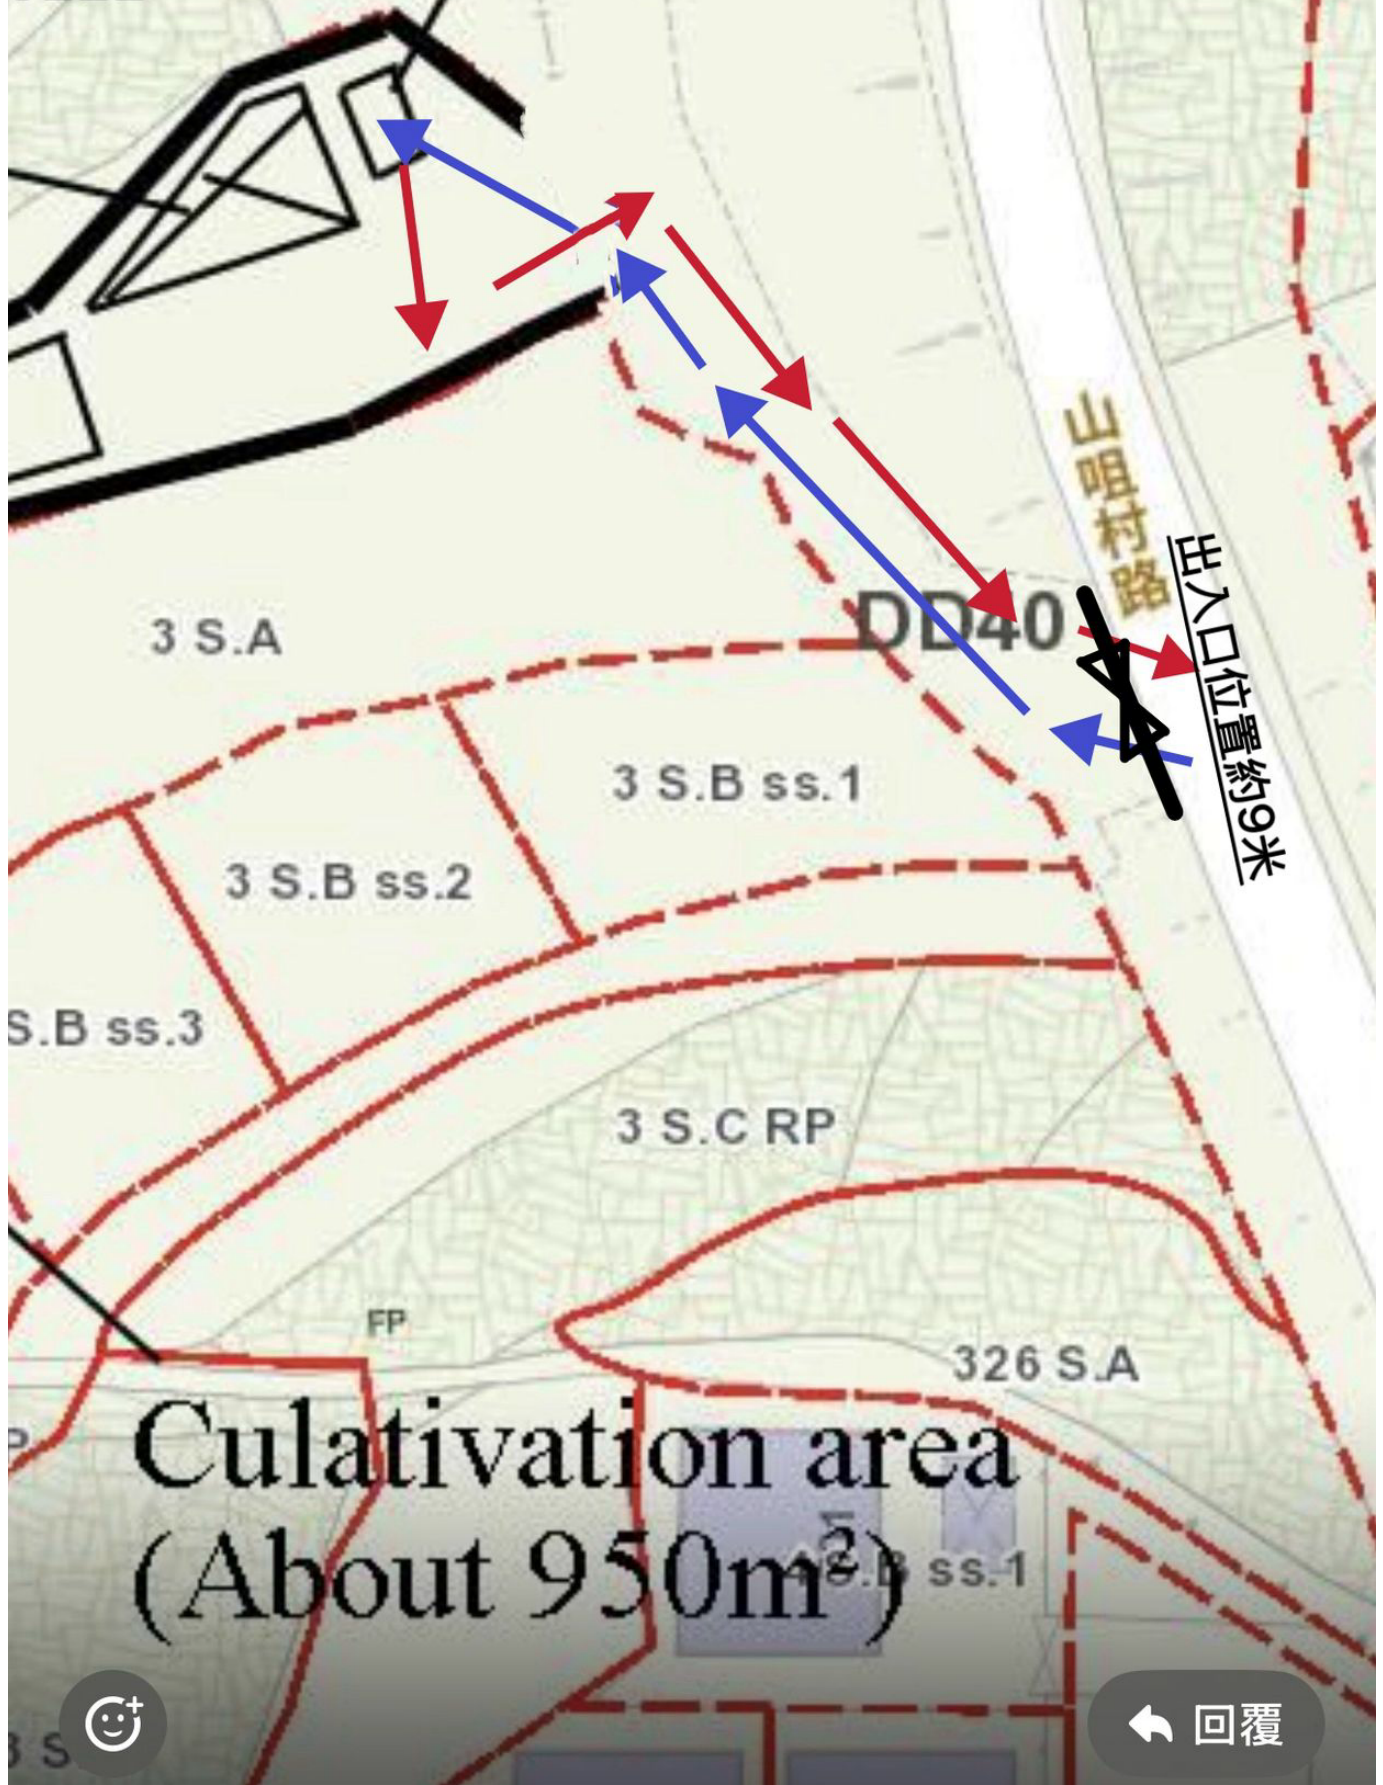

space of 7m x 3.5m
for light goods vehicle

m²
4m

車輛進出圖

Cultivation area
(About 950m²)