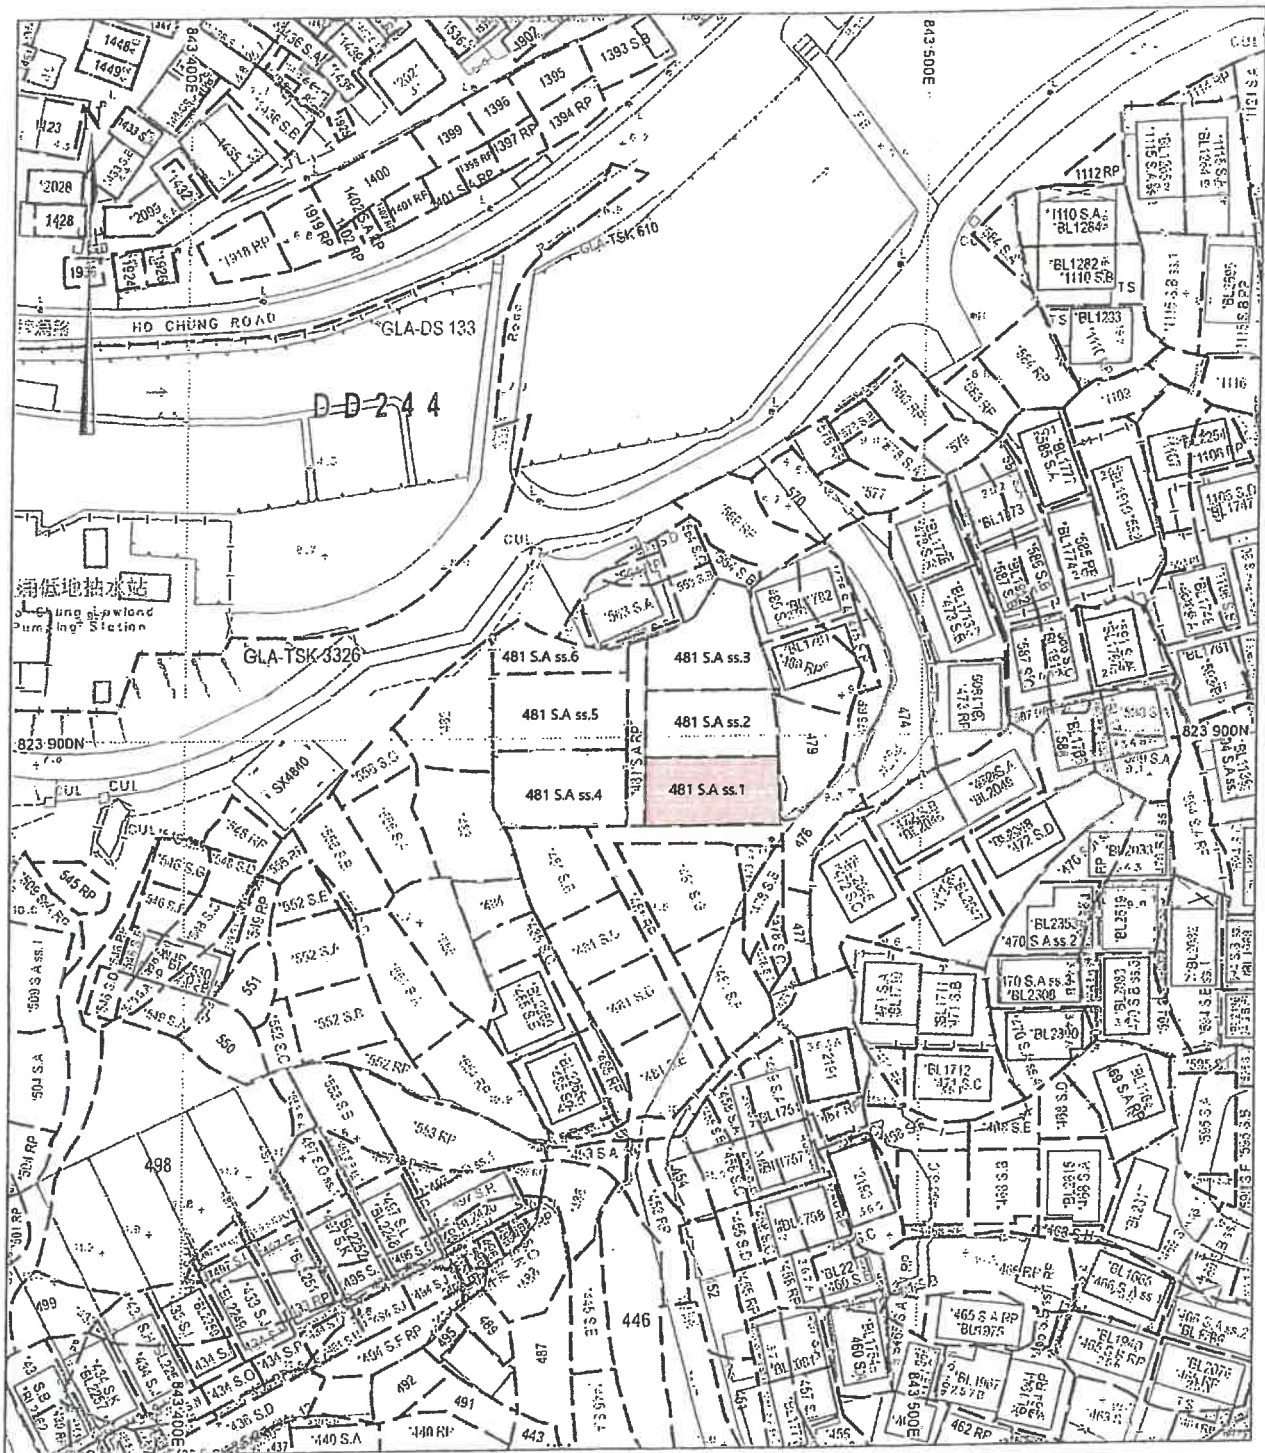

地段索引圖 LOT INDEX PLAN

地政總署測繪處 Survey and Mapping Office, Lands Department

比例尺 SCALE 1:1000

Locality : DD244
 Lot Index Plan No. : TP0080042019
 District Survey Office : Tai Po
 Date : 03-Apr-2019
 Reference No. : 11-NE-4B, 11-NE-5A

香港特別行政區政府 版權所有
 © Copyright reserved - Hong Kong SAR Government
 SMO-P01 20190403152947 10

免費聲明
 本圖則乃地段索引圖的複本，顯示地段界線的大概位置，包括根據政府廢地、臨時政府廢地、短期租約及政府土地牌照而臨時佔用土地的位置。臨時佔用土地的情況可憑藉短期租約或牌照而獲知，因此應向有關的分區地政專員核證。本圖則所示的資料，如有更佳或新的地界證據時，地段索引圖可能會被修訂而無須先通知。

Disclaimer
 This plan is a copy of the lot index plan showing the approximate location of lot boundaries, including the temporary occupational land licence, Government Land Allocations, Temporary Government Land Allocations, Term Tenancies and Government Land Licences. The temporary occupational land may be created or terminated at short notice and should be verified by the District Lands Officer. The information shown on this plan **MUST** be verified by field survey. The lot index plan may be revised without prior notification as better or new boundary evidence becomes available.