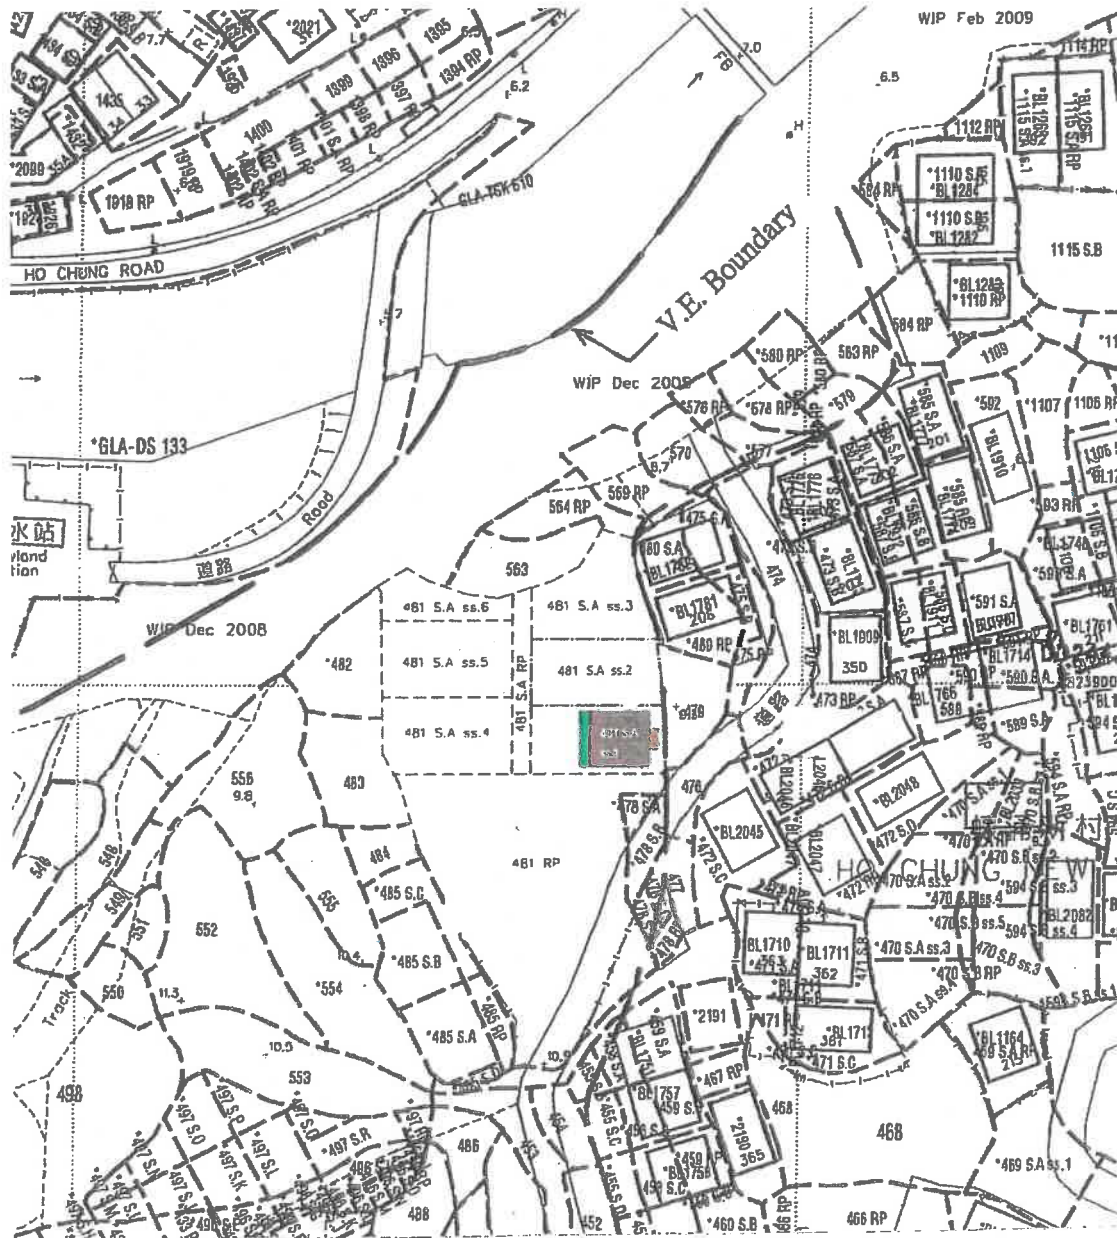

Proposed Small House on Lot 481 S.A ss.1 in D.D.244

Legend

- Proposed Small House Area 65.03m²
- Proposed Balcony / Canopy
- Proposed Spetic Tank

Proposed Small House on
Lot 481 S.A ss.1 in D.D.244
Ho Chung, Sai Kung, New Territories

THOMAS TSANG SURVEYORS LIMITED
曾家榮測量師有限公司