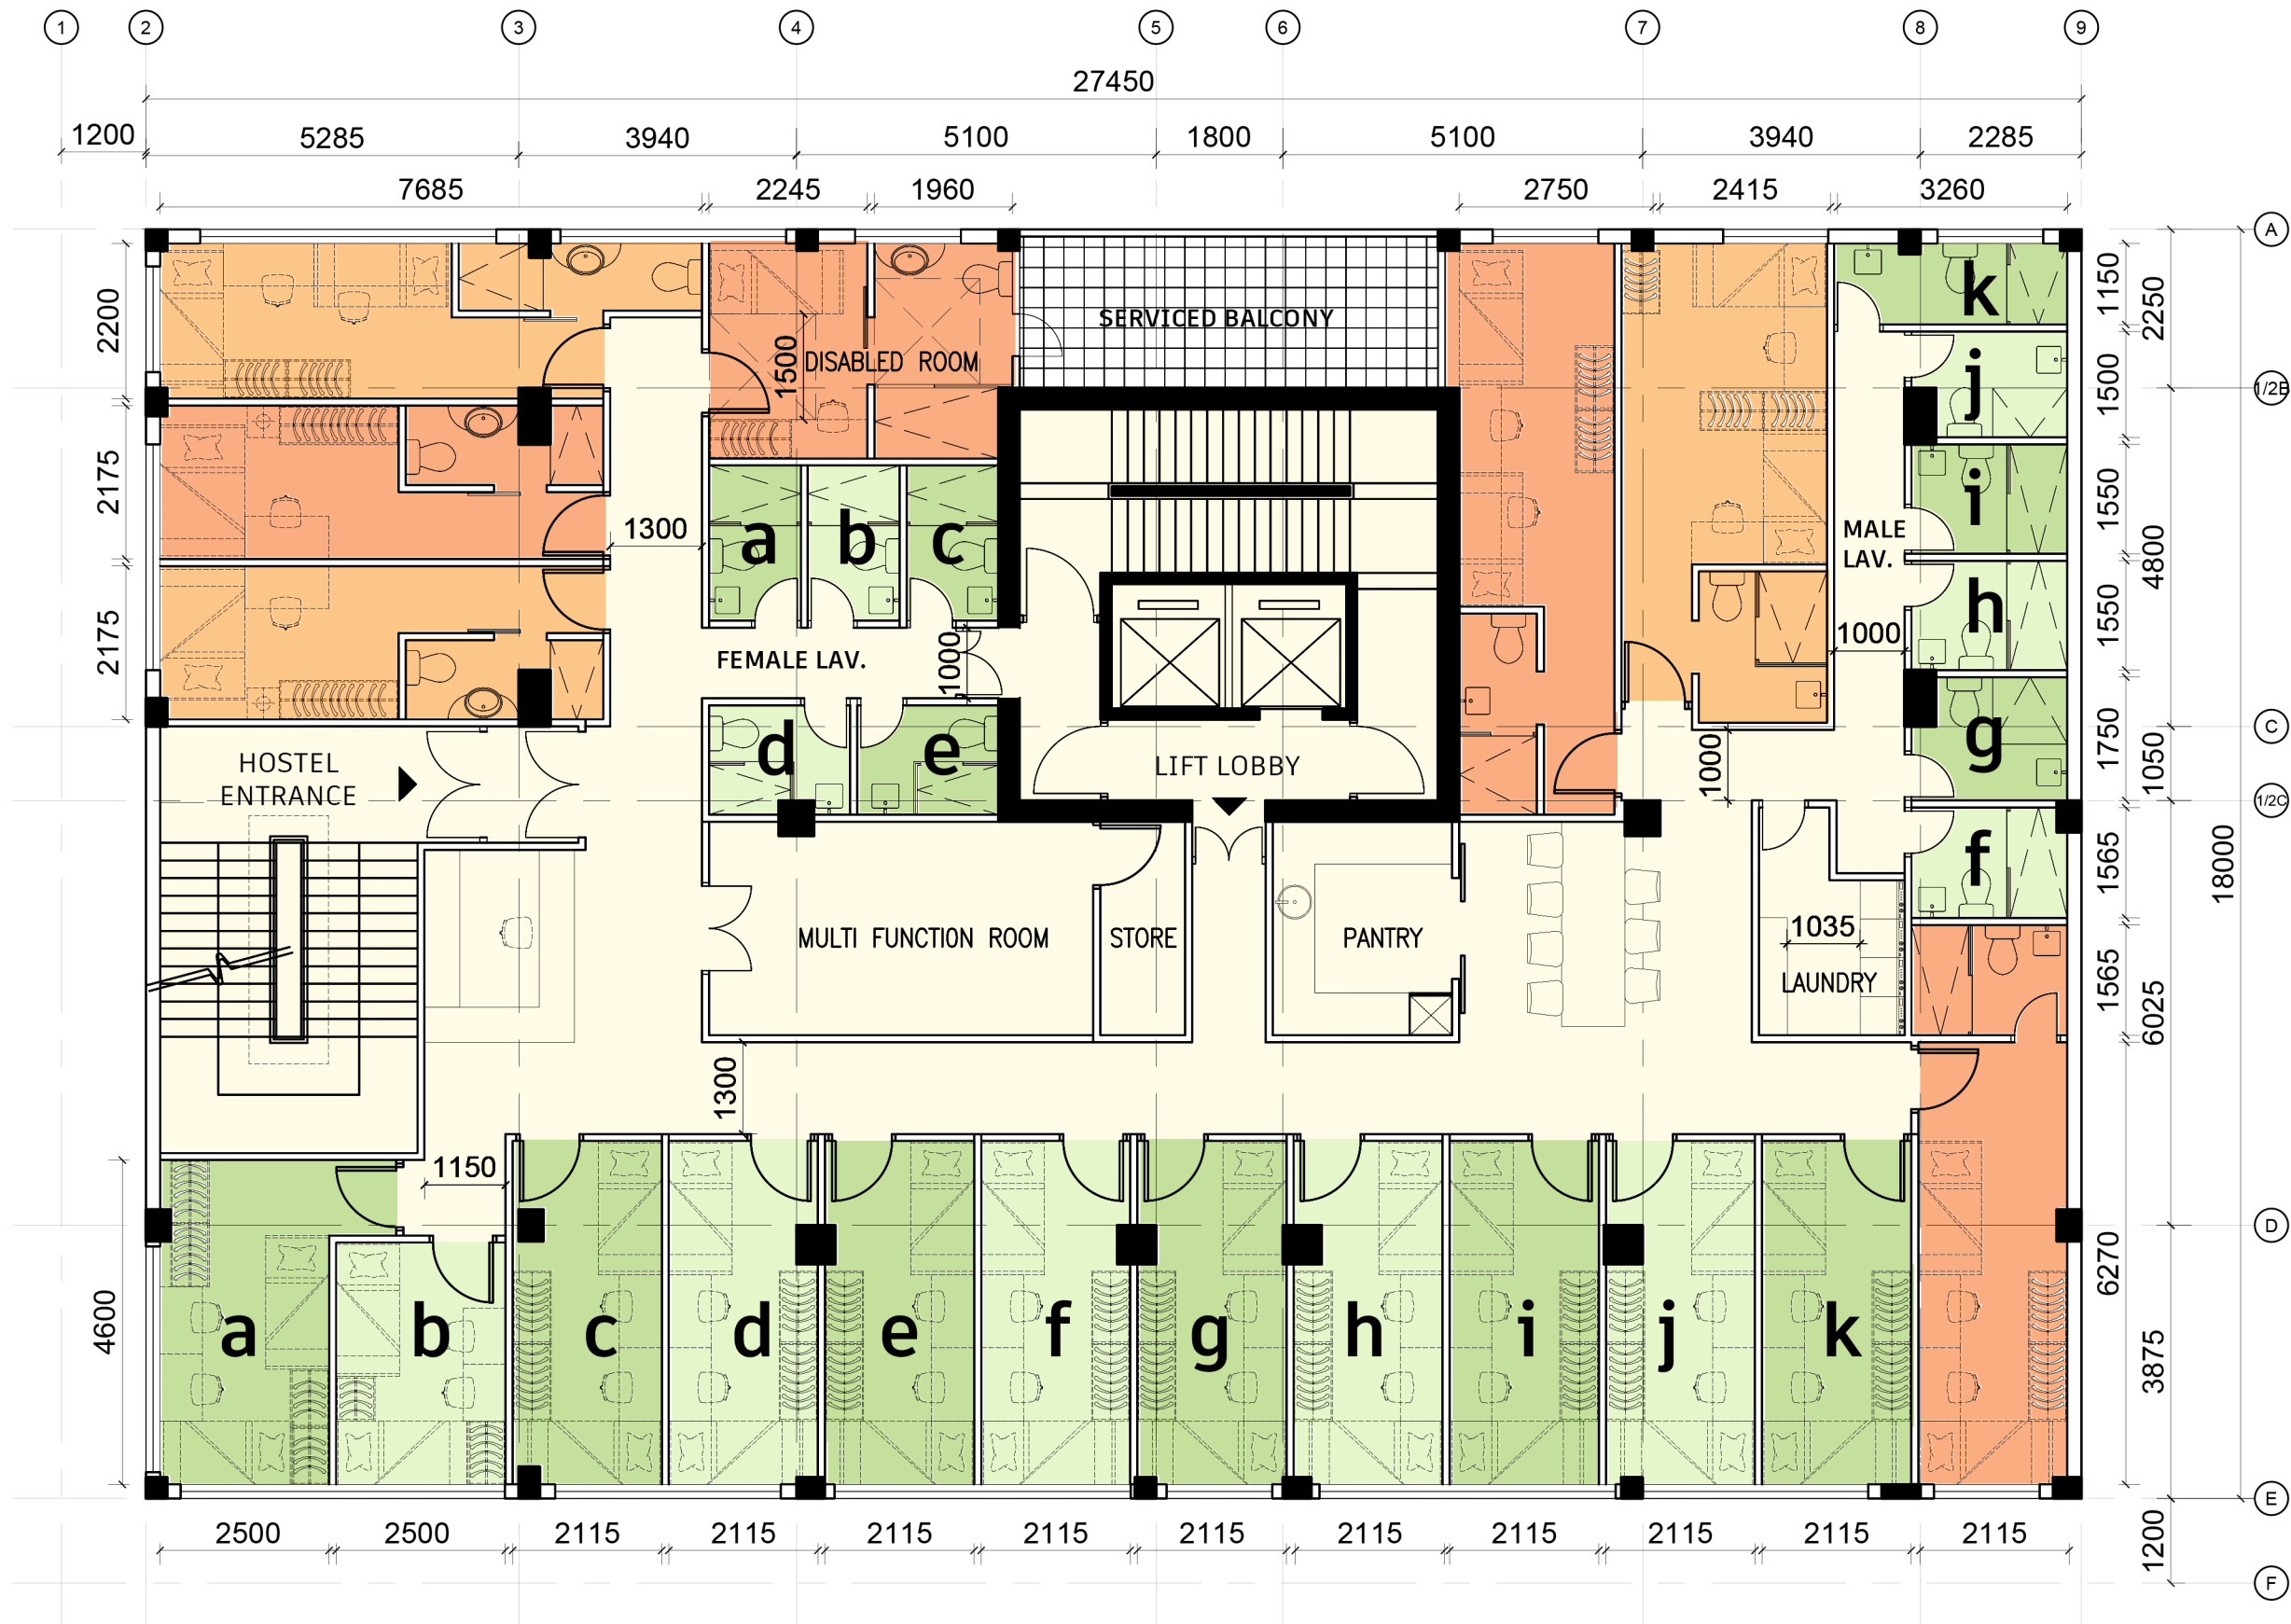

ON FU RD

2026/04/10

STUDENT HOSTEL A&A WORKS FOR KAM FU BUILDING  
G/F PLAN

A3 1:100

ELD  
STUDIO

STUDENT HOSTEL A&A WORKS FOR KAM FU BUIDLING  
1/F PLAN

  
 A3 1:100

STUDENT HOSTEL A&A WORKS FOR KAM FU BUILDING  
2/F PLAN

A3 1:100

STUDENT HOSTEL A&A WORKS FOR KAM FU BUILDING ELEVATIONS