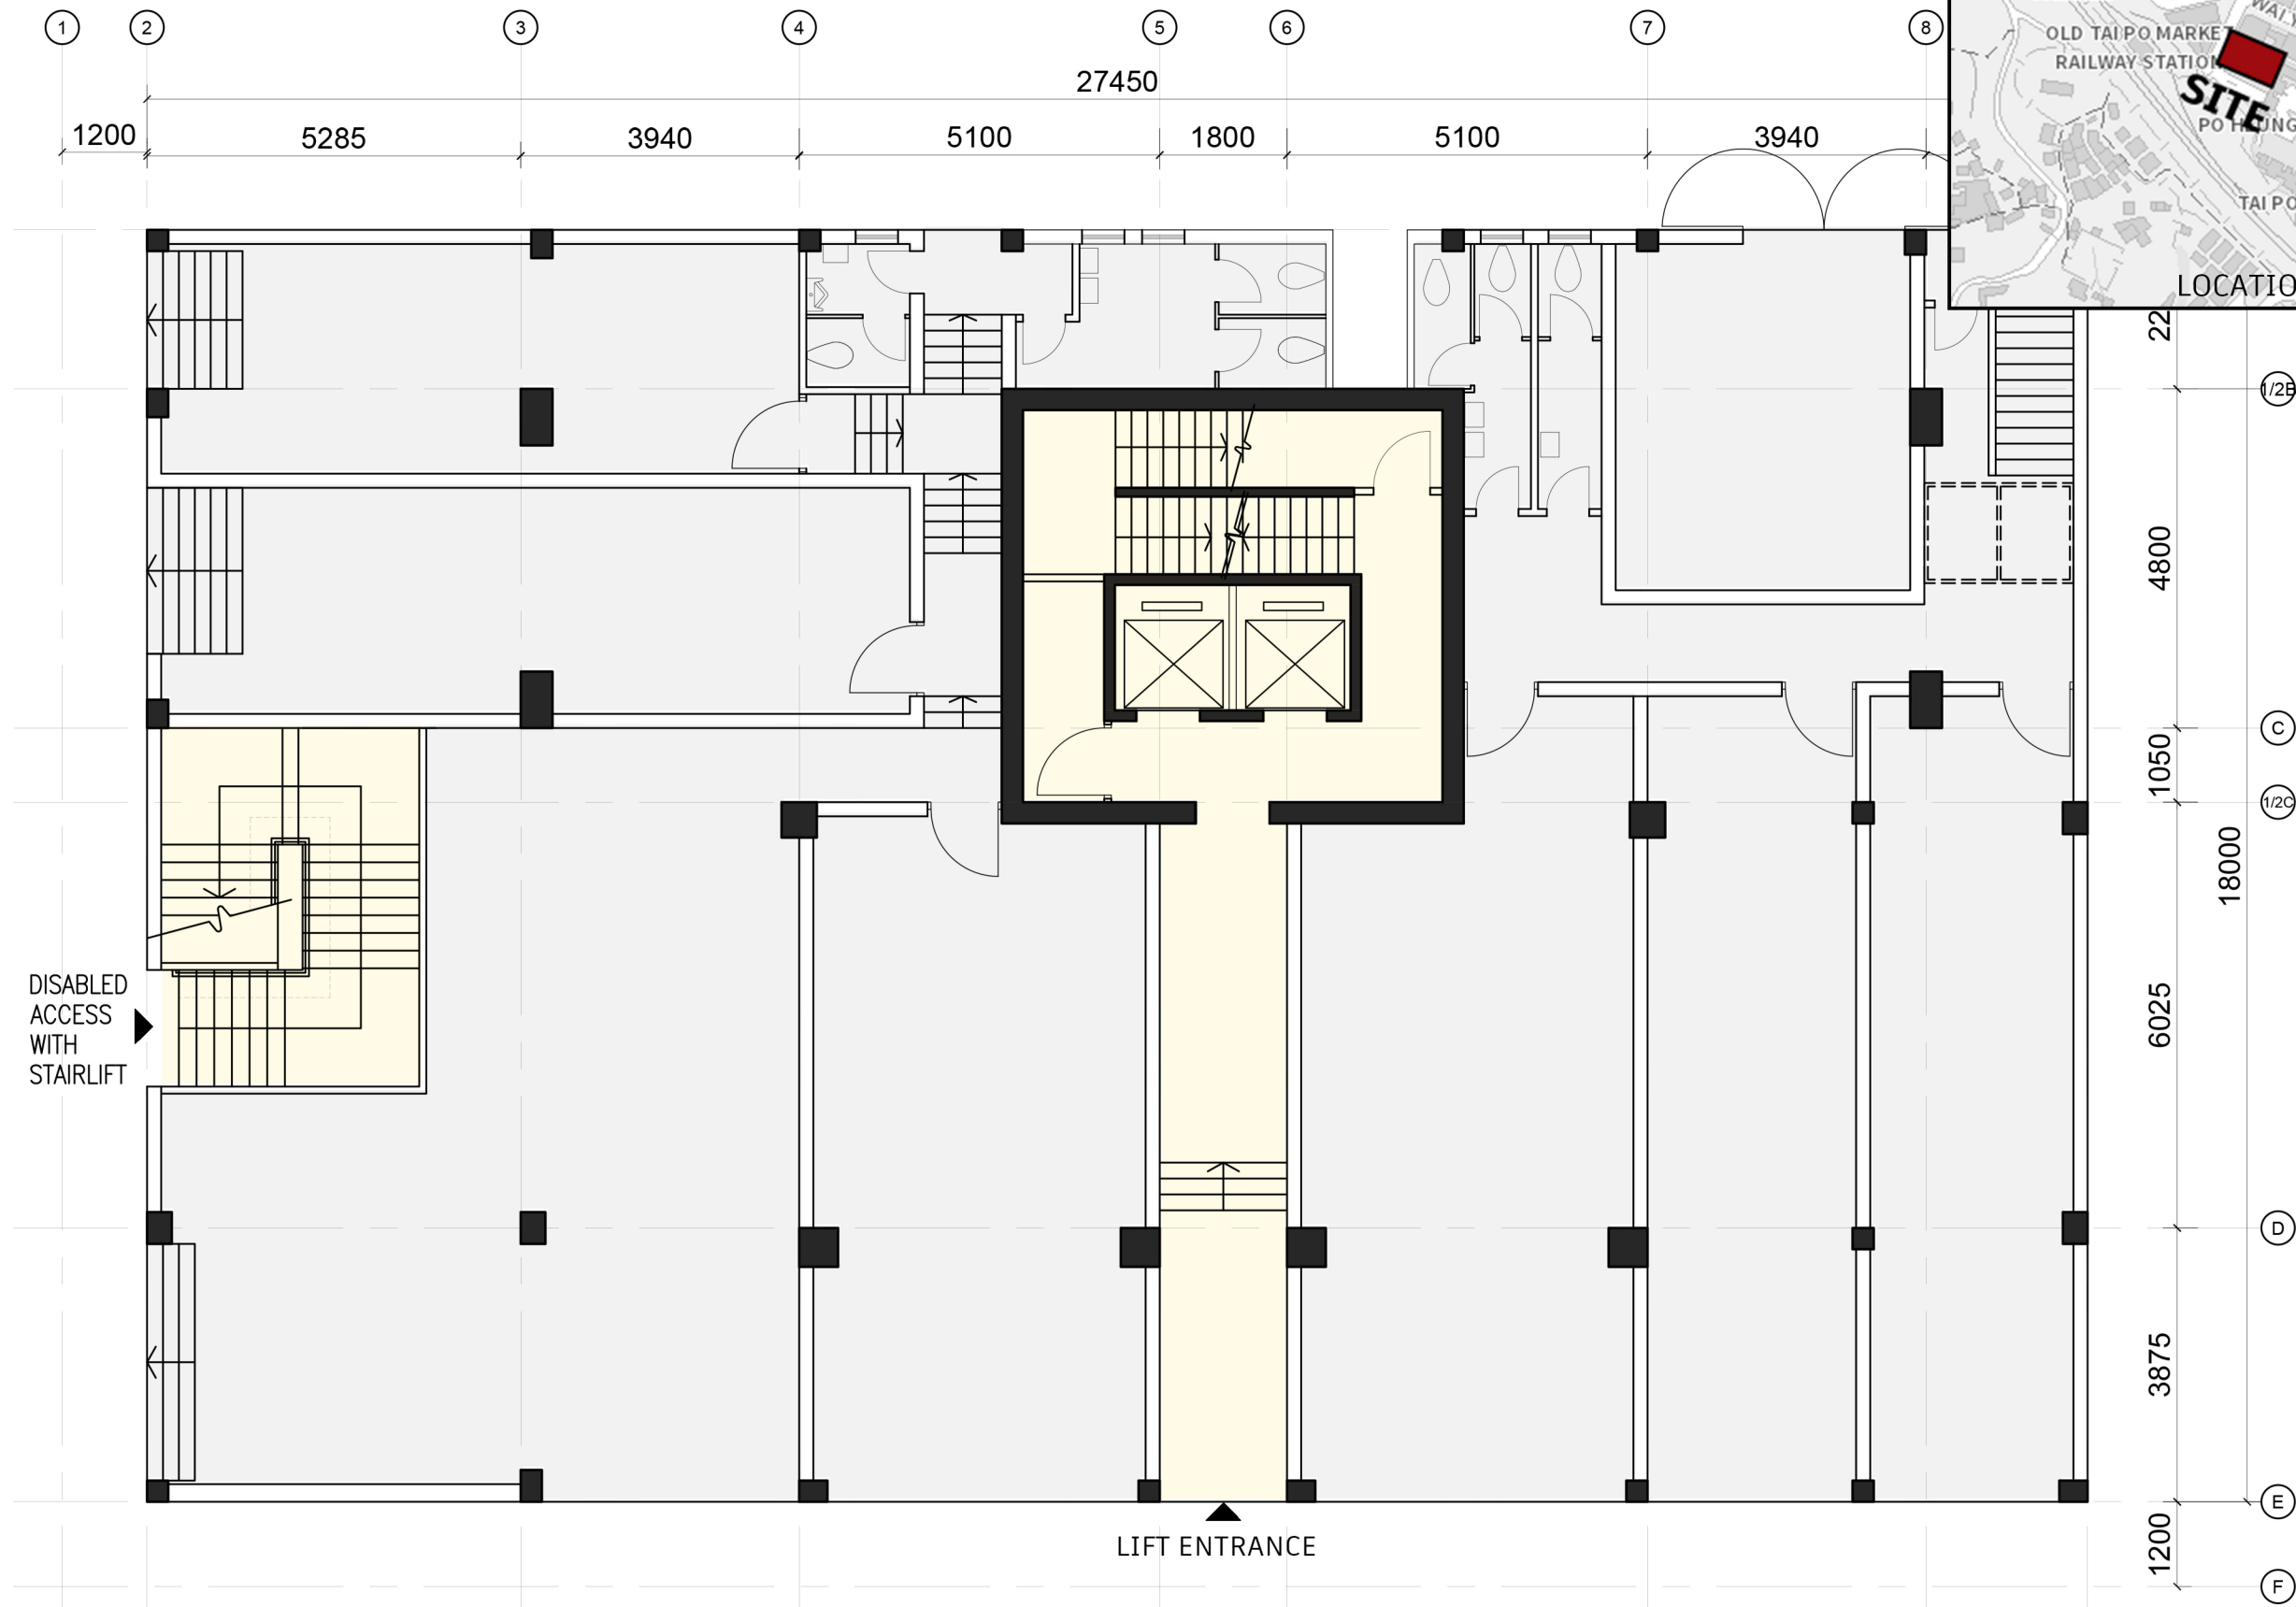

ON FU RD

2026/04/10

STUDENT HOSTEL A&A WORKS FOR KAM FU BUILDING  
G/F PLAN

A3 1:100

ELD  
STUDIO

STUDENT HOSTEL A&A WORKS FOR KAM FU BUIDLING  
1/F PLAN

  
 A3 1:100

STUDENT HOSTEL A&A WORKS FOR KAM FU BUILDING  
2/F PLAN

A3 1:100

STUDENT HOSTEL A&A WORKS FOR KAM FU BUILDING ELEVATIONS